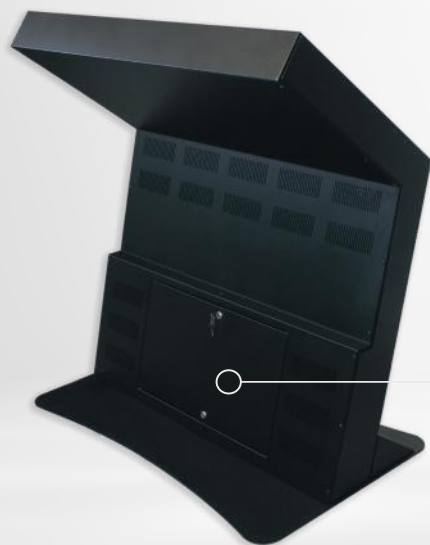

LCD Control Features

- High Brightness 700 Nits
- On Screen Menu Rotation
- Image Sticking Protection
- No Signal Power Off
- No Signal Screen Saver
- Auto Source Switch
- Panel Button Lock
- Remote Controller Lock
- Device Control over RS232
- Device Control over LAN
- Auto Colour Alignment