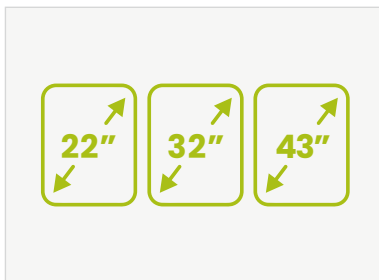

## SCREEN SIZE:

22" , 32" & 43"

- ✓ Capacitive Multi-Point Glass
- ✓ 24/7 Rated VESTEL Panel
- ✓ Internal Locker
- ✓ Sony Stereo Speakers

**MADE IN  
BRITAIN**

**3 Years  
Warranty**

## 22", 32" & 43" Models

Incredibly sleek, stylish and slim yet extremely visible with a choice of sizes; 22", 32" & 43" both with a high bright 700Nit display. Designed to stand out in busy retail and commercial environments

### Specification

	Size	Single Sided 43"	Double Sided 32"
Panel Details	Brightness (Cd / M2)	700	350
	Panel Type	24/7 Panel	16/7 Panel
	Resolution	1920 x 1080 (16:9) - FHD	1920 x 1080 (16:9) - FHD
	Contrast Ratio	1000:1	1400:1
	Dynamic Contrast Ratio	70000:1	1M:1
	Panel Life Time ( Min. )	50000 H	50000 H
	Backlight Type	EDGE TYPE LED	EDGE TYPE LED
	Panel Technology	IPS	IPS
	Viewing Angle	178	178
Audio	Speaker Type	Stereo 2 X 10W, 8Ω	Stereo 2 X 10W, 8Ω
AV Inputs	Video	HDMI,VGA, DVI	HDMI,VGA, DVI
	Audio	Audio Socket(3.5mm)	Audio Socket(3.5mm)
Power	Power Consumption (W)	105 W	42 W
	Input Voltage	AC 100-240V, 50-60 Hz	AC 100-240V, 50-60 Hz
Mechanical	Unit Size (HxWxDmm)	1243 X 1073 x 750 inc Base	1907 X 538.5 x 33 x 402 Base
	Package Size(HxWxD	Pallet Size VERTICAL DELIVERY	Pallet Size VERTICAL DELIVERY
	Net Weight(kg)	47 kg	37 kg
	Gross Weight(kg)	56 kg	45 kg
Environmental	Operating Temperature	0 -40 °C	AC 100-240V, 50-60 Hz
	Storage Temperature	0 °C to 50 °C	0 °C to 50 °C
	Operating Humidity	-30°C to 60°C	-30°C to 60°C
	Storage Humidity	10% to 80%	10% to 80%
	Regulatory Approvals	CE, FCC, ROHS, HDMI	CE, FCC, ROHS, HDMI