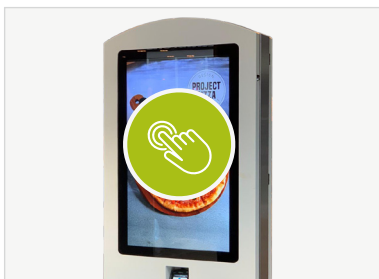

## SCREEN SIZE:

22" , 32" & 43"

- ✓ Capacitive Multi-Point Glass
- ✓ 24/7 Rated VESTEL Panel
- ✓ Internal Locker
- ✓ Sony Stereo Speakers

**MADE IN  
BRITAIN**

**3 Years  
Warranty**

## 22", 32" & 43" Models

Incredibly sleek, stylish and slim yet extremely visible with a choice of sizes; 22", 32" & 43" both with a high bright 700Nit display. Designed to stand out in busy retail and commercial environments

## Integrated Printer & QR Code Scanner

Industry leading components from Zebra (QR Scanner) & Thermal Line Printer from Star-Micronics make the the kiosk compatible with a wide range of POS self order applications.

## 10 Point Multi-Touch PCAP Glass

10 Point touch glass for responsive interaction with touch software and easy maintenance thanks to rear applied foil meaning the glass can be safely cleaned and sanitised.