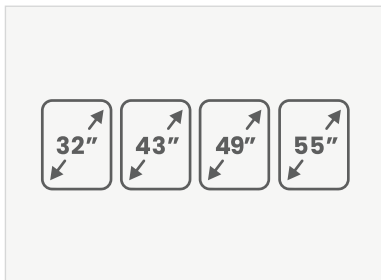

# PORTABLE A BOARD DISPLAY

Ideal for Retail & Leisure  
Environments

**SCREEN SIZES:**  
32", 43", 49" & 55"

- ✔ 350 NIT Display
- ✔ USB Plug & Play Media Player
- ✔ Build-in Android Player
- ✔ 10 Point Touchscreen (Upgrade)

## 32" - 55" Models

Incredibly sleek, stylish and slim yet extremely visible with a choice of sizes; 32" - 55", all with a high bright 350Nit display. Designed to stand out in busy retail and commercial environments.

## Slim Profile Display & Lightweight

Designed for manoeuvrability, the A Board Display is designed to be easily moved and transported to new locations to be a versatile display to suit all your requirements.

# Specification

	Panel Size	32 Inch	43 Inch	49 Inch	55 Inch
<b>Panel Information</b>	Panel Type	α-Si TFT-LCD	α-Si TFT-LCD	α-Si TFT-LCD	α-Si TFT-LCD
	Area Area (mm)	698.4 x 392.85 mm	941.184 x 529.416 mm	1073.8 x 604 mm	1209.6 x 680.4 mm
	Aspect Ratio	16:9	16:9	16:9	16:9
	Resolution	1920 x 1080px	1920 x 1080px	1920 x 1080px	1920 x 1080px
	Brightness	350 Nits	350 Nits	350 Nits	350 Nits
	Contrast Ratio	1200:1	1400:1	1400:1	1400:1
	Viewing Angle	89/89/89/89	178/178	178/178	178/178
	Frequency	60Hz	60Hz	60Hz	60Hz
	Life Time (LED Backlight)	>30,000 Hours	>30,000 Hours	>30,000 Hours	>30,000 Hours
	Optional Touchscreen	10 Points PCAP Touch			
<b>Operating System</b>	System	Android 5.1			
	CPU	RK3288 Quad Core, 1.8GHz			
	RAM	DDR3 2G			
	ROM	TSD Flash 8Gb			
	TF Card	Support 32Gb TF Card			
	Port	USB x2, HDMI Out x1, Standard TF Card x1, RJ45 x1, DC 12V			
	Network	WIFI/RJ45			
	Speaker	5W + 5W			
<b>Power</b>	Power	AC110 - 240V			
	Temperature	0° - 50°			
	Storage/Humidity	-20° ~ 60°			
<b>Accessories</b>	Power Adaptor, WIFI, Antenna, Keys				