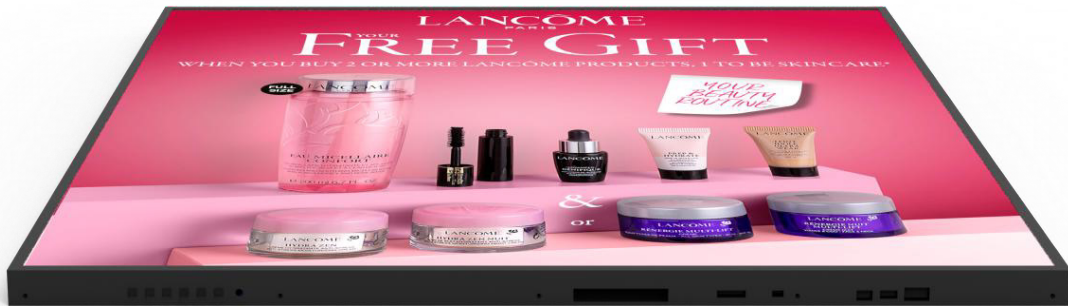

Specification

	Size	22"	26.5"	33.2"
Panel Information	Panel Type	α-Si TFT-LCD	α-Si TFT-LCD	α-Si TFT-LCD
	Active Area (mm)	394.56 (H)x394.56mm(V)	475.776 (H)x475.776mm(V)	596.16 (H)x596.16mm(V)
	Resolution	1920 x 1920px	1920 x 1920px	1920 x 1920px
	Brightness	500nits	300nits	500nits
	Contrast Ratio	89/89/89/89	89/89/89/89	89/89/89/89
	Viewing Angle (Typ.)	1000:1	1000:1	1000:1
	Aspect Ratio	1:1	1:1	1:1
	LED Life Time	50,000 Hours	50,000 Hours	50,000 Hours
	Touch Features	Non-Touch	Non-Touch	Non-Touch
	Product Dimension	412.56*412.56*21.8mm	495.00*495.00*21.8mm	615.96*615.96*21.8mm
Motherboard	Operating System	Android System		
	CPU	RK3288		
	RAM	2G		
	ROM	8G		
	Language	English & Multiple Languages		
Environment	Internet	Bluetooth,WIFI(support IEEE802.11b/g/n)		
	Operating Temp	0°C-50°C		
Power	Storage System	-20°C-60°C		
	Power Supply	12V(5A)AC	12V(5A)AC	12V(5A)AC
	Rated Frequency	50/60Hz	50/60Hz	50/60Hz
Power	Power Consumption	60W	42W	60W