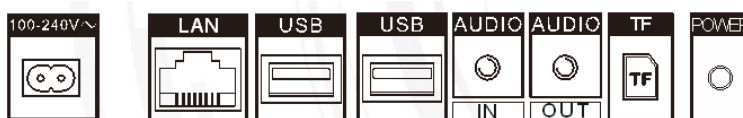

▪ Physical Interface

Interface	Description	Interface	Description
100-240V~	Power interface	AUDIO IN	Audio input
LAN	Network Interface	AUDIO OUT	Audio output
USB	USB 2.0 interface	TF	TF card slot
USB	USB 2.0 interface	POWER	Power switch