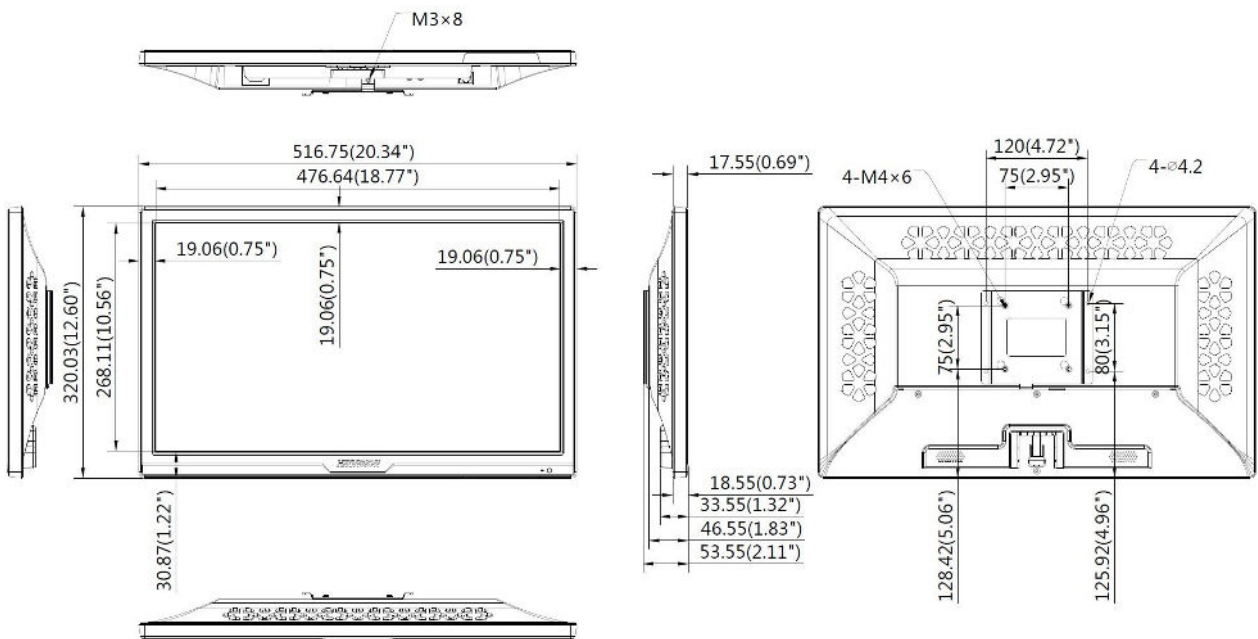

▪ **Dimension (unit: mm)**

With wall-mounted backboard:

Without wall-mounted backboard: