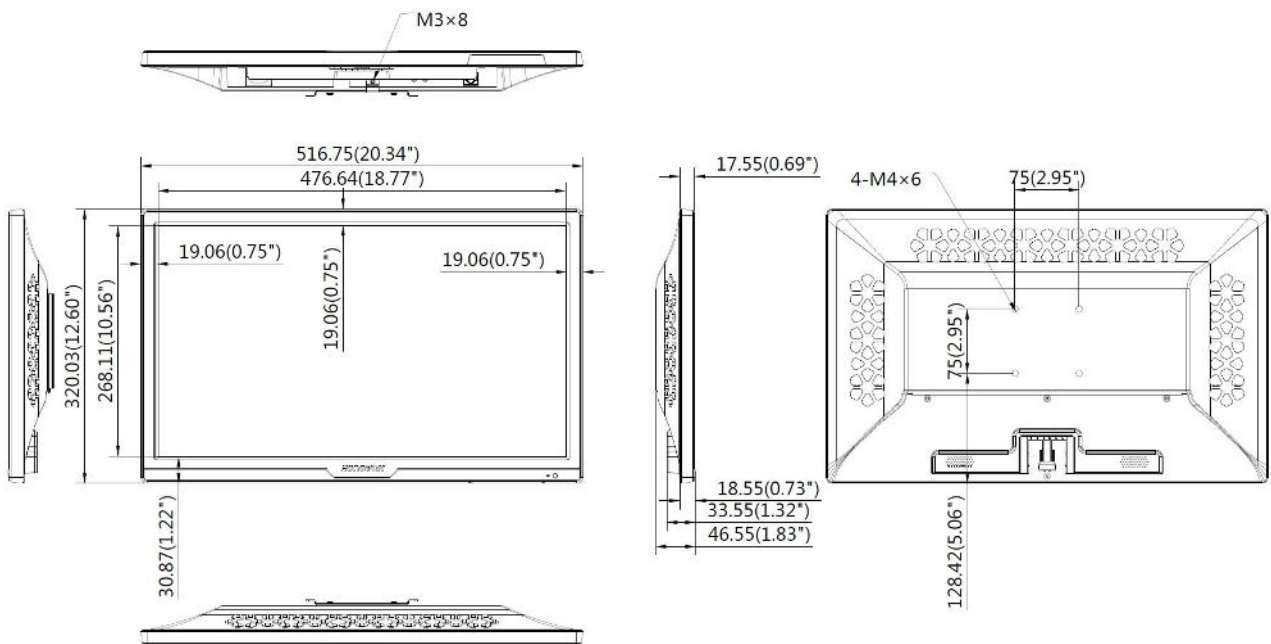

▪ Physical Interface

Interface	Description	Interface	Description
100-240V~	Power interface	AUDIO IN	Audio input
LAN	Network Interface	AUDIO OUT	Audio output
USB	USB 2.0 interface	TF	TF card slot
USB	USB 2.0 interface	POWER	Power switch

▪ **Dimension (unit: mm)**

With wall-mounted backboard:

Without wall-mounted backboard:

▪ **Available Model**

DS-D6022FN-B

Distributed by

**HIKVISION®****Headquarters**

No.555 Qianmo Road, Binjiang District,
Hangzhou 310051, China
T +86-571-8807-5998
overseasbusiness@hikvision.com