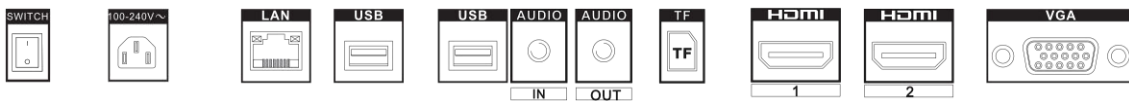

Net Weight	19.2 kg (42.33 lb.)
	Gross Weight	24.53 kg (54.08 lb.)
	Packing List	Digital signage × 1, power cord × 1, remote control × 1, wall-mounted backboard × 1, package of mounting bolts × 1, wall-mounted screw × 4, desiccative × 1, quick start guide × 1

▪ Available Model

DS-D6055UN-B

▪ Physical Interface