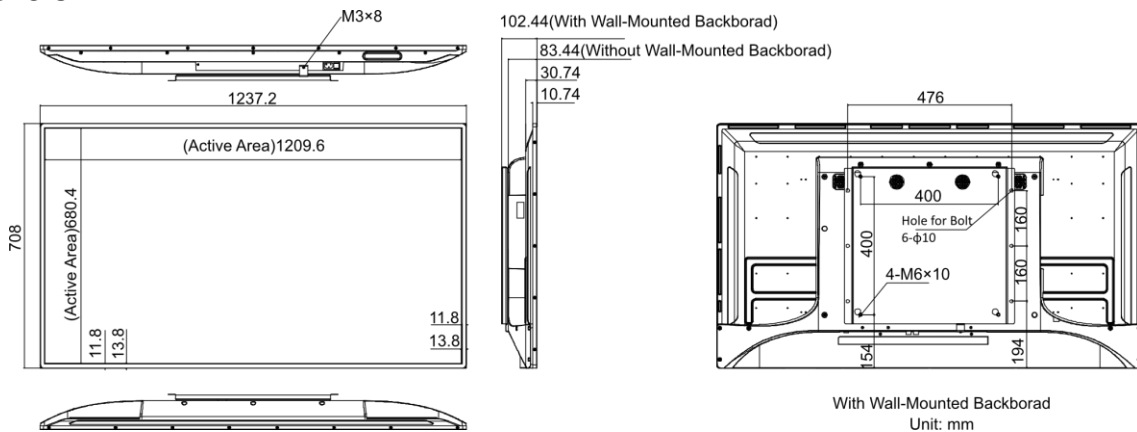

|  |              |  |
|--|--------------|--|
|  | Net Weight   | 19.2 kg (42.33 lb.)  |
|  | Gross Weight | 24.53 kg (54.08 lb.)   |
|  | Packing List | Digital signage × 1, power cord × 1, remote control × 1, wall-mounted backboard × 1, package of mounting bolts × 1, wall-mounted screw × 4, desiccative × 1, quick start guide × 1 |

▪ Dimension

Distributed by