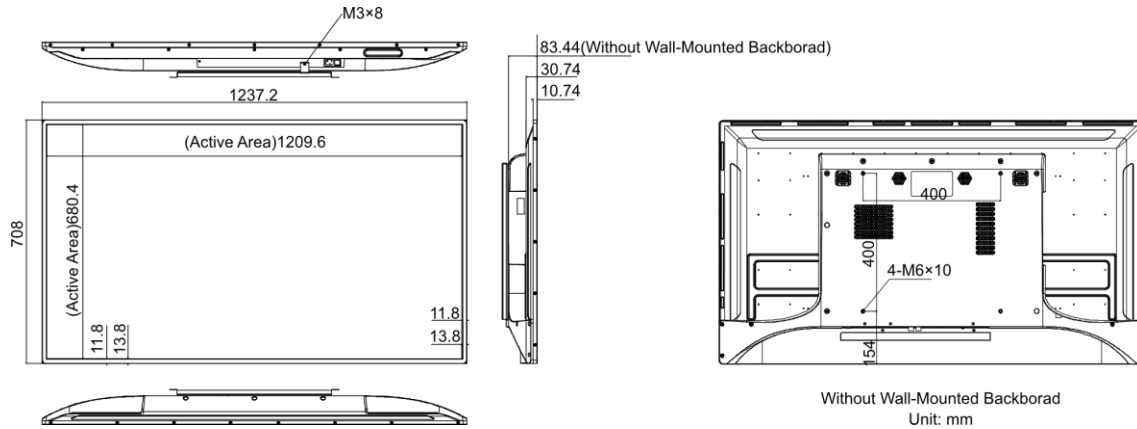

|  |              |  |
|--|--------------|--|
|  | Net Weight   | 19.2 kg (42.33 lb.)  |
|  | Gross Weight | 24.53 kg (54.08 lb.)   |
|  | Packing List | Digital signage × 1, power cord × 1, remote control × 1, wall-mounted backboard × 1, package of mounting bolts × 1, wall-mounted screw × 4, desiccative × 1, quick start guide × 1 |

▪ Dimension

Distributed by