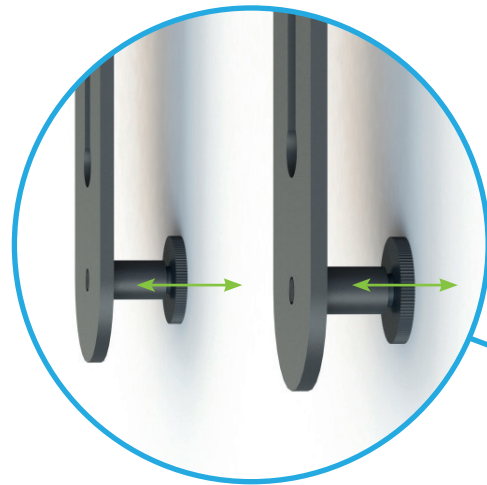

- Simple installation with **cliplock** security system
- Hang display and brackets clip into place
- Clip allows left to right adjustment post-install

- Post-installation levelling allows secure footpr
- Use as correction for uneven surfaces or to ac slight tilt upwards or downwards for perfectly vertical alignment

TDS-B200F

- Flat to wall TV mount
- Up to 200 x 200 VESA
- Weight limit : 20kg
- On wall micro-adjustment
- Clip lock security
- Paintable wall plate
- UK Manufacture
- Fully recyclable materials
- Plastic-free packaging

TDS-B200T

- Tilting TV wall mount
- Up to 200 x 200 VESA
- Up to 30° of tilt
- Weight limit: 20kg
- Clip lock security
- On wall micro-adjustment
- Paintable wall plate
- UK Manufacture
- Fully recyclable materials
- Plastic-free packaging

TDS-B400F

- Flat to wall TV mount
- Up to 400 x 400 VESA
- Weight limit: 35kg
- On wall micro-adjustment
- Clip lock security
- Paintable wall plate
- UK Manufacture
- Fully recyclable materials
- Plastic-free packaging